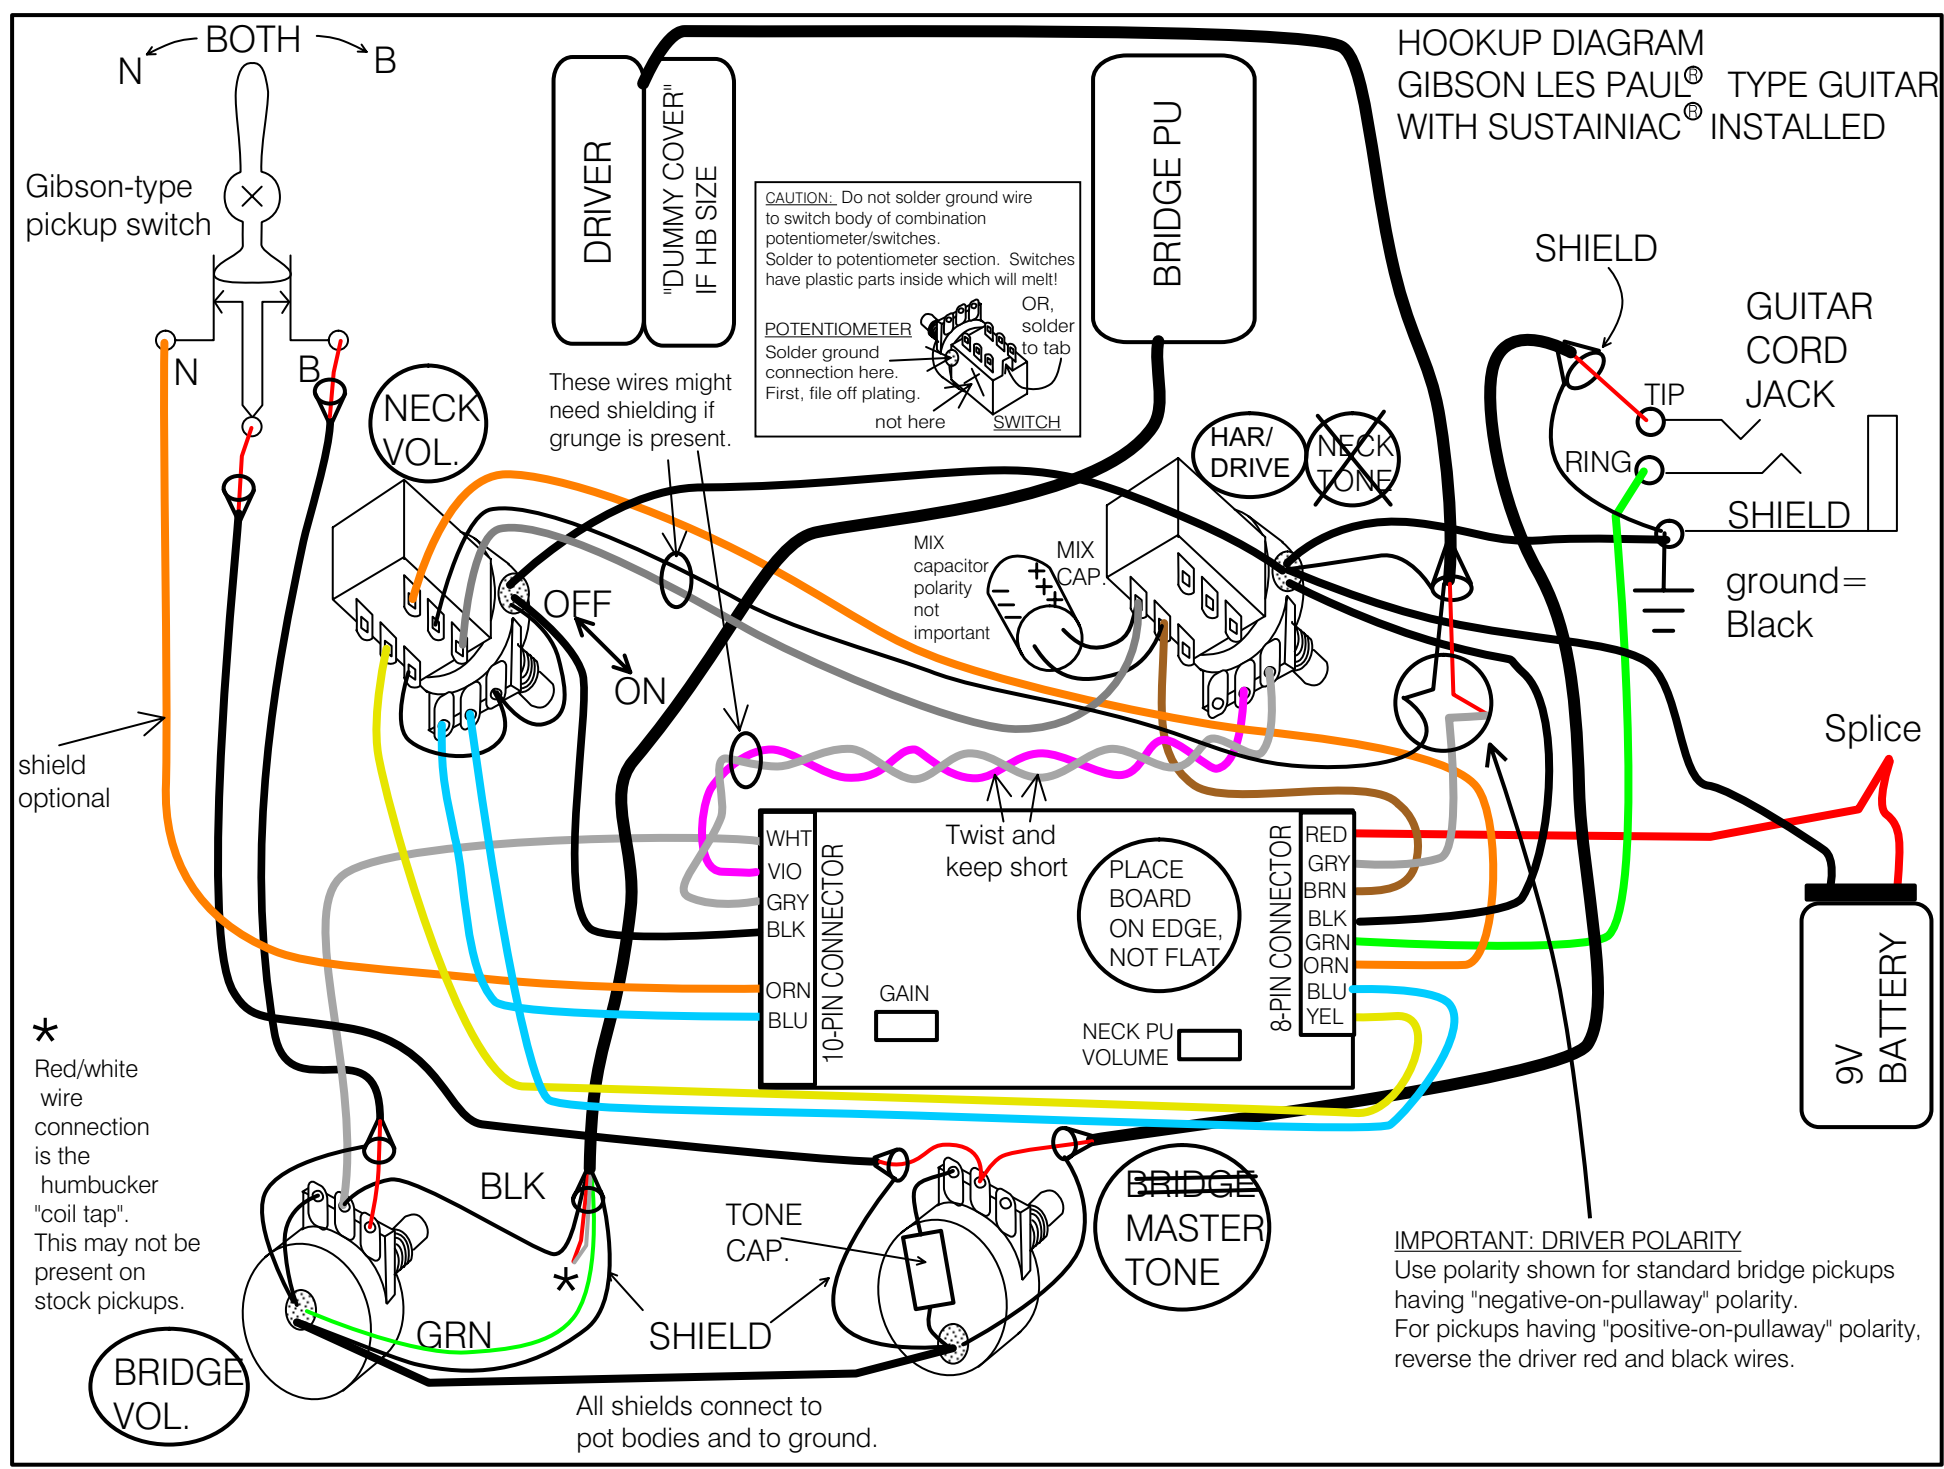

# HOOKUP DIAGRAM GIBSON LES PAUL® TYPE GUITAR WITH SUSTAINIAC® INSTALLED

**IMPORTANT: DRIVER POLARITY**  
Use polarity shown for standard bridge pickups having "negative-on-pullaway" polarity. For pickups having "positive-on-pullaway" polarity, reverse the driver red and black wires.